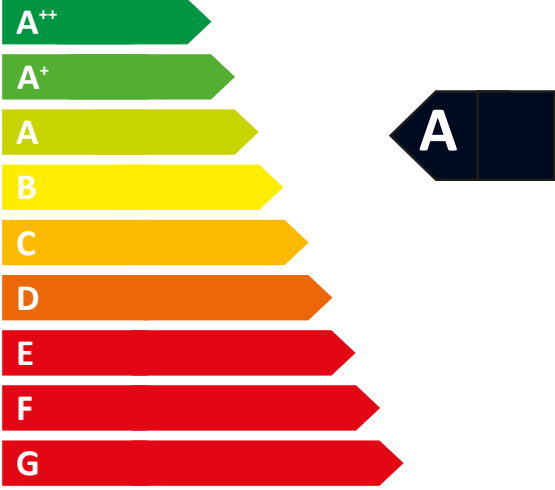

ENERG Y IJA
енергия · ενεργεια IE IA

CERA
DESIGN

Galileo

A blue-bordered box containing three icons: a window, a lamp, and a heater. To the right of these icons, the text "5,5 kW" is displayed in a large, bold, black font.